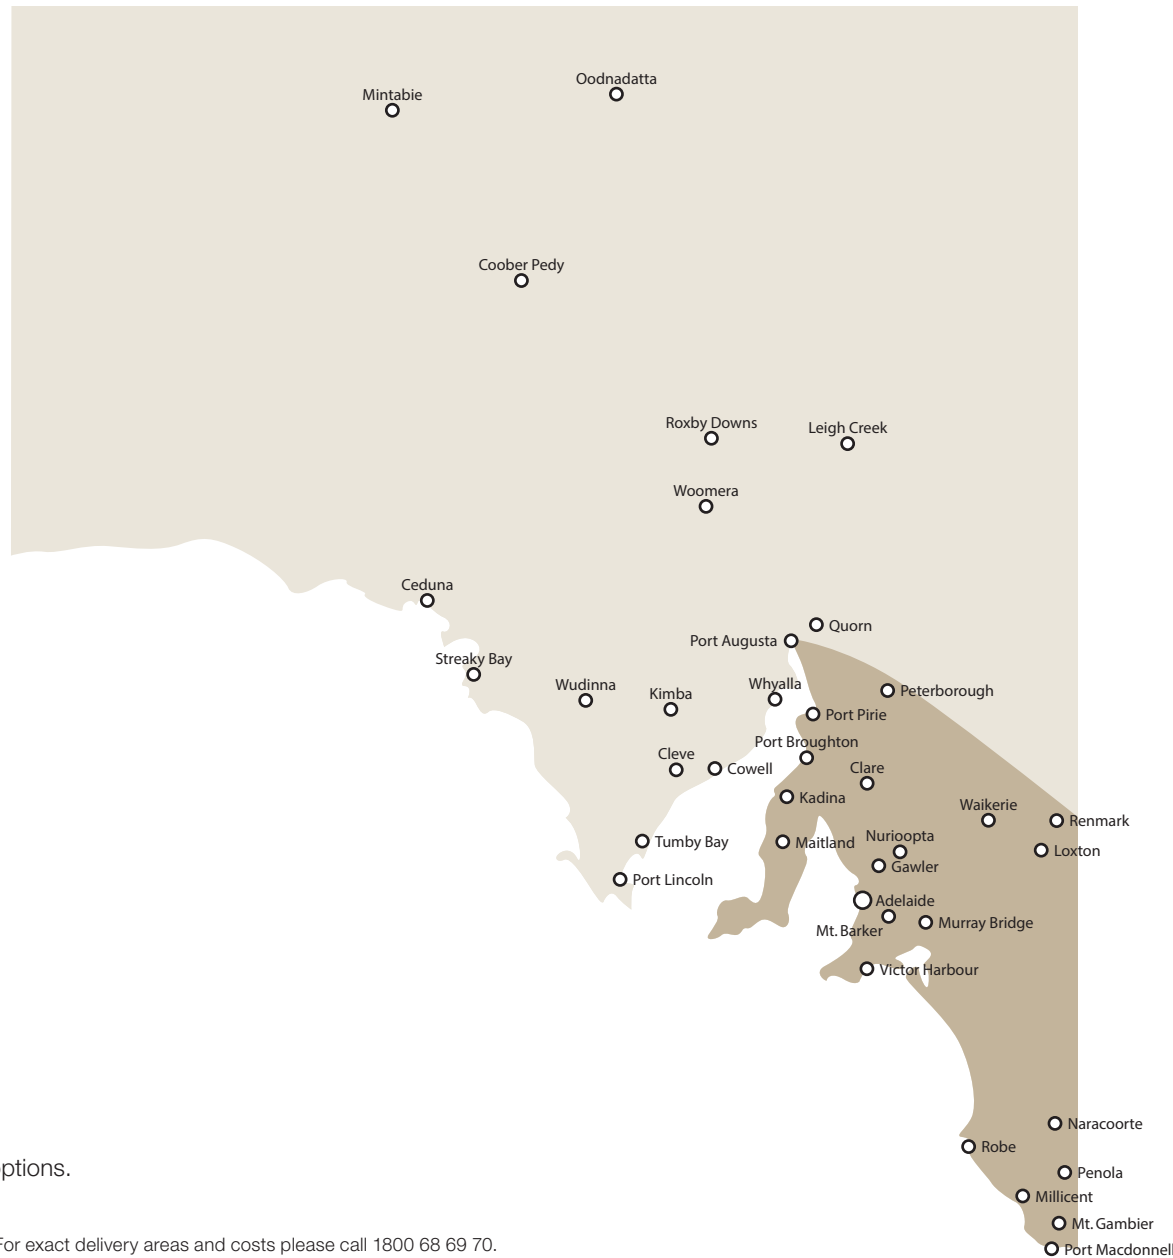

Delivery Area **South Australia**

*Conditions apply. Maps are for illustration purposes only. For exact delivery areas and costs please call 1800 68 69 70.